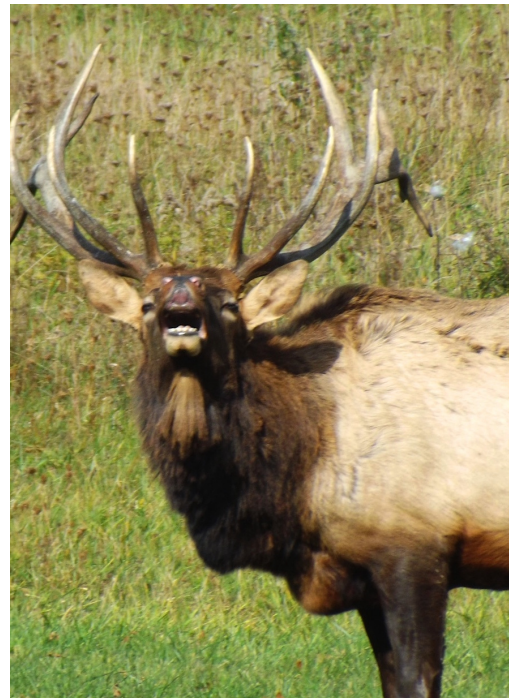

PA's Wild Elk Celebration One-Day Tour

Look for PA's wild elk herd, enjoy a 4D film, entertainment and more!

Experience the scents, sounds, views and weather of PA's wild elk's natural habitat during a 4D film during which it even "snows" at a new elk visitors center in Benezette, PA! Plus visit outside viewing blinds to experience the habitat in real life or stay inside and enjoy the center's remote-controlled cameras focused on the nearby fields where the elk often graze at dawn and dusk. Additional displays offer more info and a buffet meal with cowboy entertainer is included.

Did you know on top for every bull elk's head are two pedicles from which each spring antlers grow? The antlers are so strongly locked into the pedicles that a bull could hang 10 bowling balls from each antler and the antlers wouldn't budge.

Living the "Wild Life" in PA, Multi-Day Tour

Up close and personal wildlife encounters including a meet and greet with PA's famous Punxsutawney Phil!

Visit "Punxsy" to meet PA's famous weather prognosticator plus enjoy a guided driving tour including Gobbler's Knob, where each year Phil makes his prediction of an early or late spring. Learn more weather legend and lore, and audition to be a TV weather personality at the Weather Discovery Center with prizes for the best performances. Also keep an eye out for elk during a visit to a elk visitors center as described above in our **PA's Wild Elk Celebration** in the "Wilds of PA."

Available year round, best April through October.

Tour includes:

- **Meet & Greet with Punxsutawney Phil**
- **Driving Tour including Gobbler's Knob**
- **Weather Discovery Center**
- **Elk Visitors Center 4D Film, Exhibits, Meal & Cowboy Entertainer**